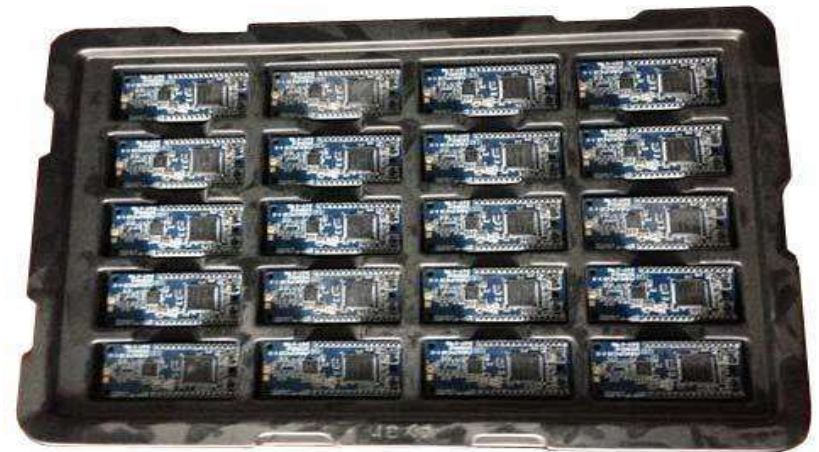

RSH INDUSTRY

AN ISO 9001:2015 CERTIFIED COMPANY

OUR PRODUCTS

ANTISTATIC TRAYS

We are motivated by desire to "Achieve"

GAT NO. 490/3, BADHALWADI ROAD, NEAR GENERAL MOTORS,
POSTNAVLAKH UMBRE, TALUKA MAVAL, DIST. PUNE 410 507