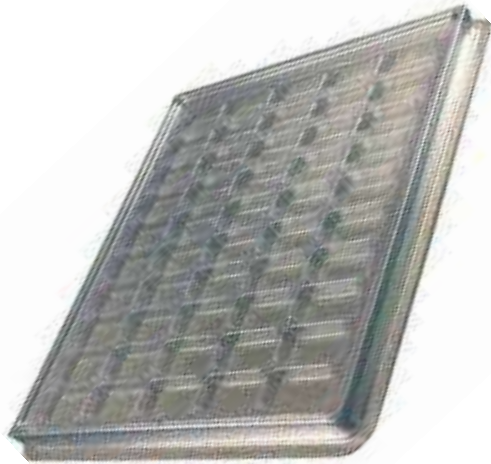

RSH INDUSTRY

AN ISO 9001:2015 CERTIFIED COMPANY

OUR PRODUCTS

ANTISTATIC TRAYS

We are motivated by desire to "Achieve"

GAT NO. 490/3, BADHALWADI ROAD, NEAR GENERAL MOTORS,
POSTNAVLAKH UMBRE, TALUKA MAVAL, DIST. PUNE 410 507